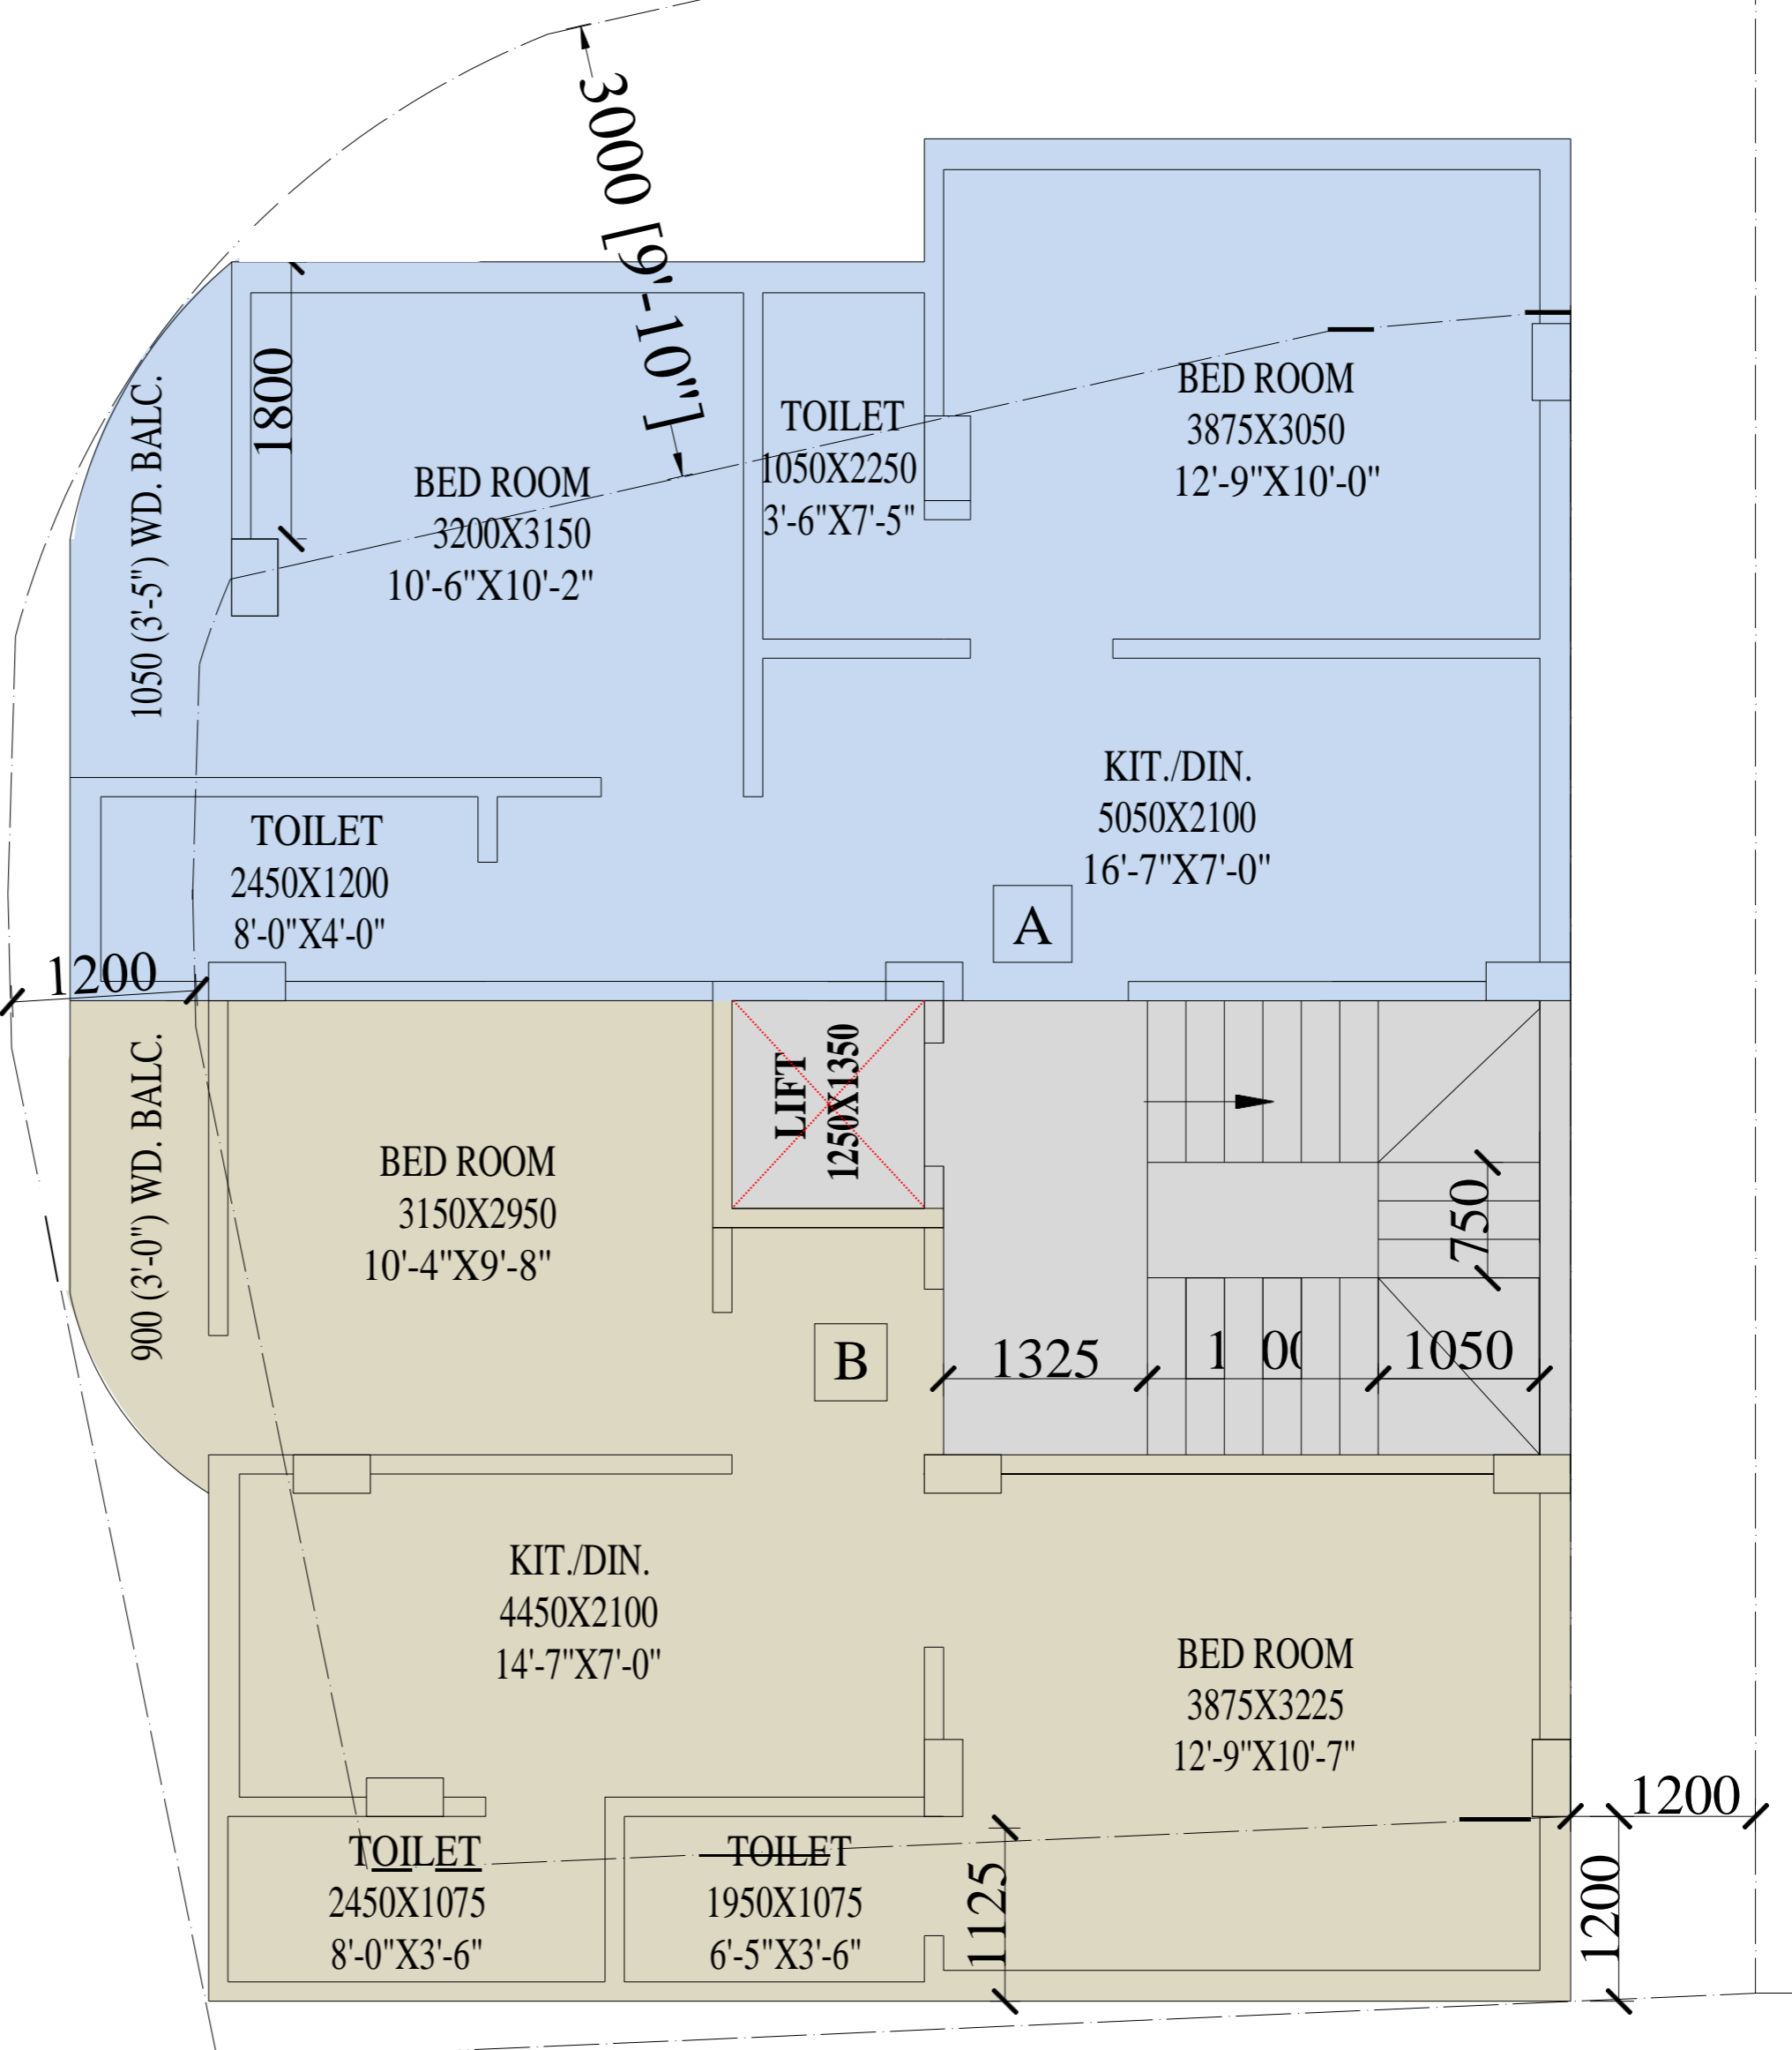

Nirmala Sunshine

617, Dakshindari Road, Kolkata - 700048.

Nirmala Sunshine

617, Dakshindari Road, Kolkata - 700048.

ROAD

ROAD

ROAD

FLAT MKD.	COV. AREA	S.L.P.	SUPER BUILT-UP AREA
A.	526 SFT.	82 SFT.	790 SFT.
B.	495 SFT.	77 SFT.	744 SFT.

COVERED AREA OF TYPICAL FLOOR (EACH) = 1180 SFT.

**SCHMATIC PLAN OF
DAKHSINDARI ROAD
MR. AYUSH TEKRIWAL
DATE-24.05.2024**